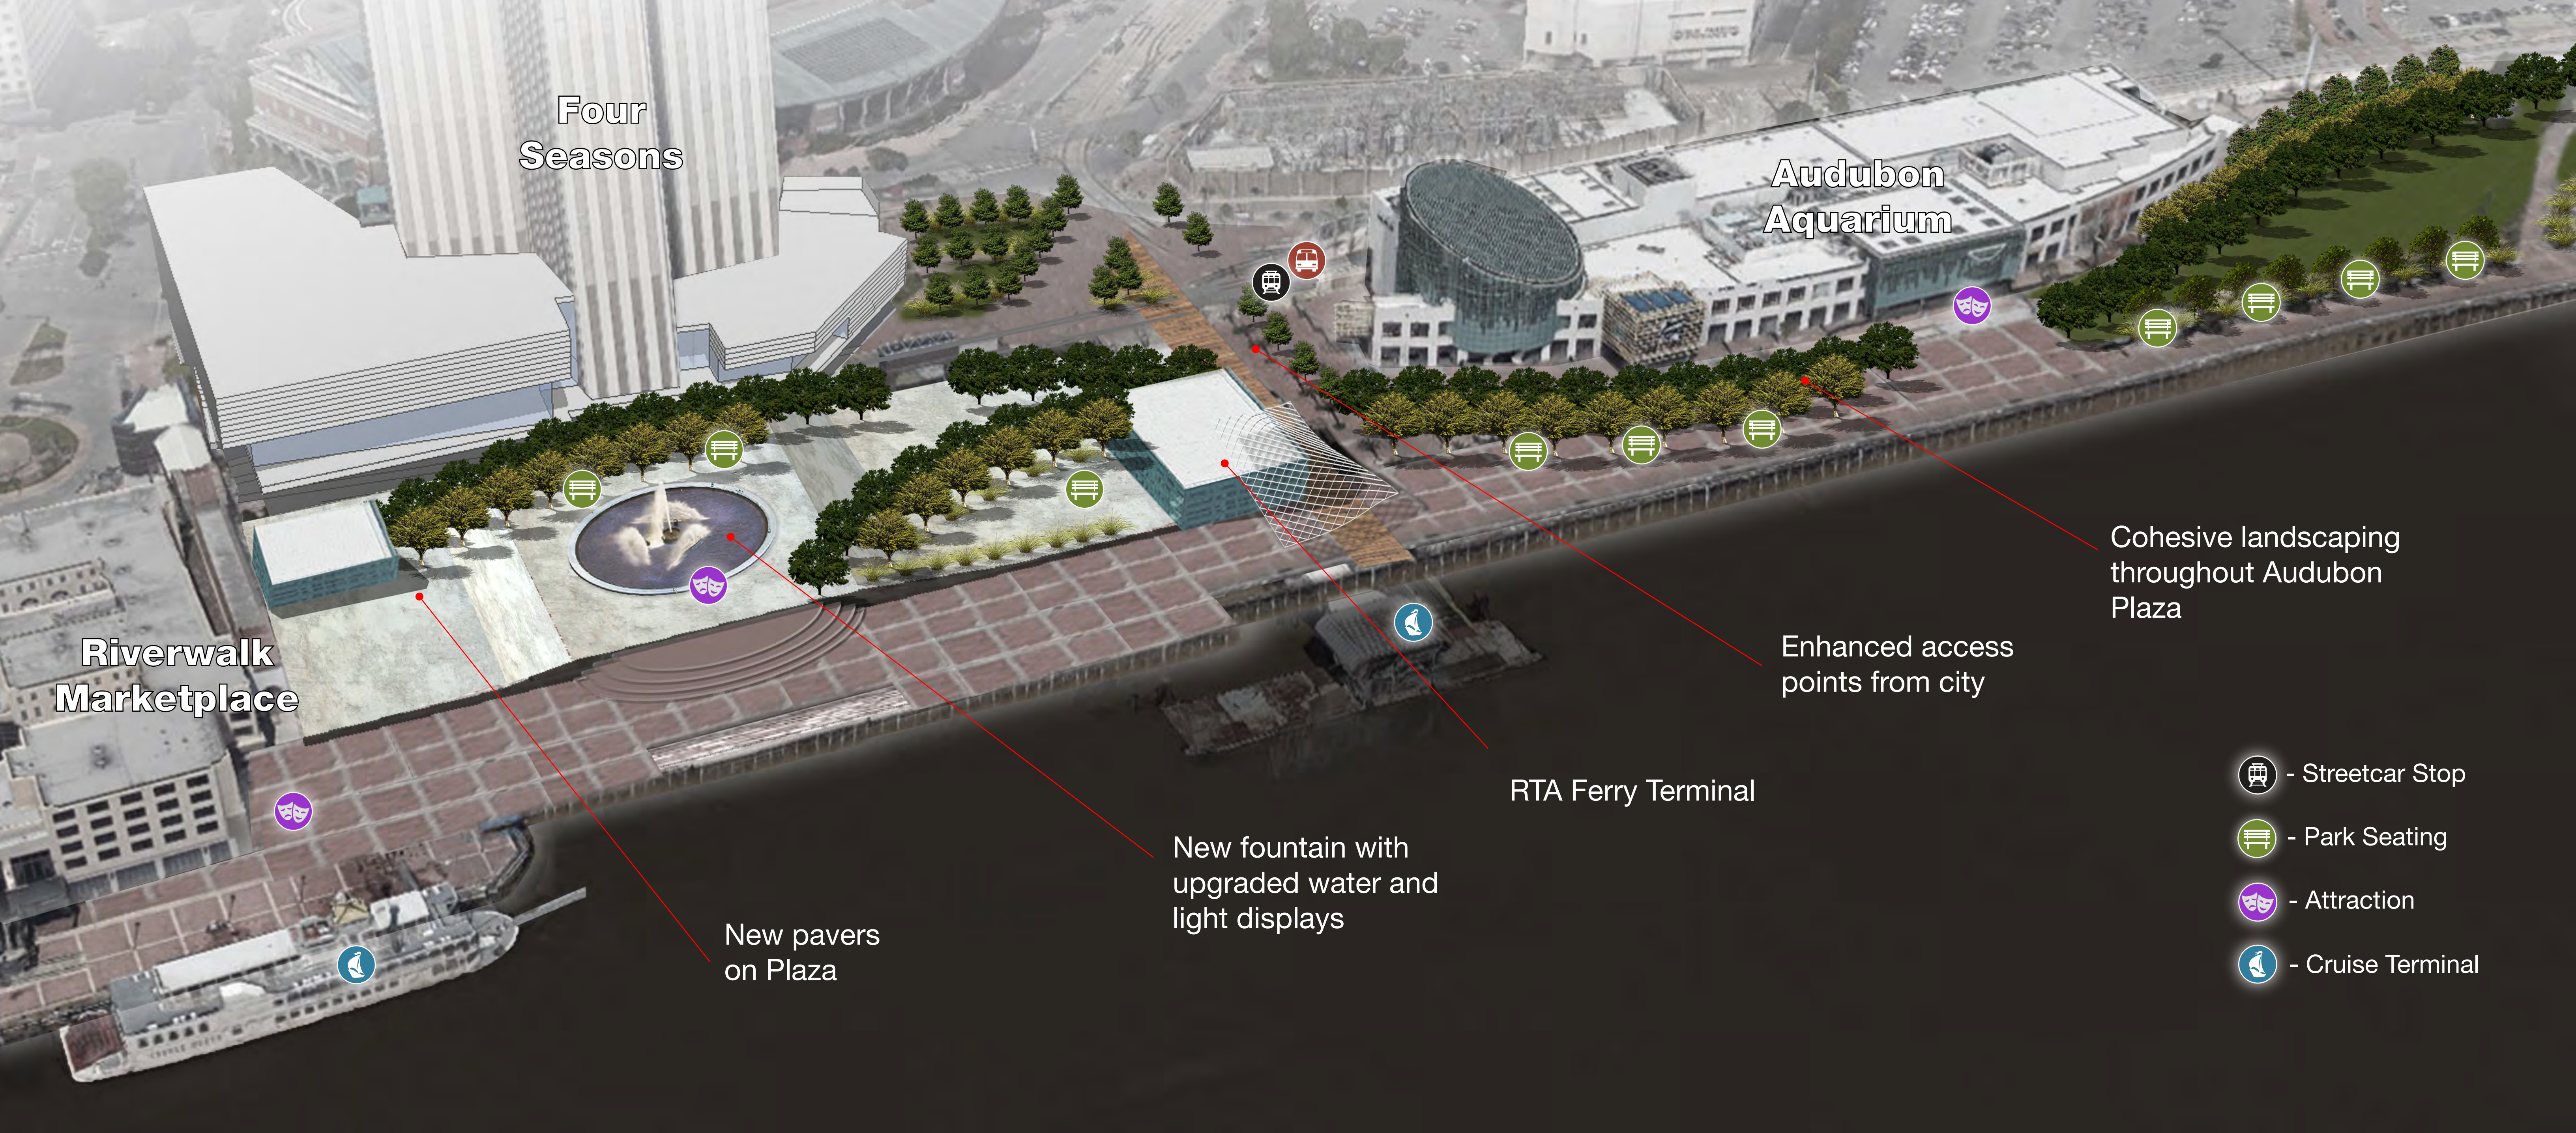

French Market

Riverfront Steps

Landscape parking area per CZO

Provide shade along promenade

Perimeter landscaping between park and rail lines.

Enhanced access points from city

-  - Streetcar Stop
-  - Park Seating
-  - Attraction

Audubon  
Aquarium

Encourage owner of  
private lots to landscape  
per CZO

Orient topography  
towards river

Perimeter landscaping  
between park and  
rail lines.

Enhanced access  
points from city

-  - Streetcar Stop
-  - Park Seating
-  - Attraction
-  - Cruise Terminal
-  - Restrooms

Four Seasons

Audubon Aquarium

Riverwalk Marketplace

Cohesive landscaping throughout Audubon Plaza

Enhanced access points from city

RTA Ferry Terminal

New fountain with upgraded water and light displays

New pavers on Plaza

 - Streetcar Stop

 - Park Seating

 - Attraction

 - Cruise Terminal